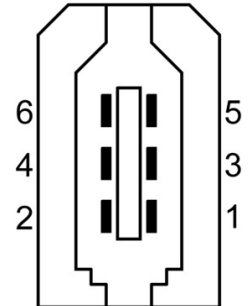

## Data sheet

Feature	Value
Type code	NEBM
Nominal conductor cross section	AWG20 AWG24
Cable designation	Without label holder
Electrical connection 1, function	Field device end
Electrical connection 1, design	Rectangular
Electrical connection 1, connection type	Socket
Electrical connection 1, cable outlet	Straight
Electrical connection 1, connection technology	Connection diagram RE
Electrical connection 1, number of pins/wires	6
Electrical connection 1, occupied pins/wires	6
Electrical connection for input 1, connection pattern	00995793
Electrical connection 2, function	Control side
Electrical connection 2, design	Rectangular
Electrical connection 2, connection type	Plug
Electrical connection 2, cable outlet	Straight
Electrical connection 2, connection technology	Connection diagram RE
Electrical connection 2, number of pins/wires	6
Electrical connection 2, occupied pins/wires	6
Electrical connection 2, connection pattern	00995792
DC operating voltage range	0 V ... 30 V
Operating voltage range AC	0 V ... 30 V
Current rating at 40°C	1.6 A
Surge resistance	2 kV
Cable length	7.5 m
Cable characteristic	Suitable for energy chains
Connector cable test conditions	Test conditions on request
Bending radius, fixed cable installation	≥55 mm
Bending radius, flexible cable installation	≥55 mm
Cable diameter	7.4 mm
Cable design	2 x 0.51 mm <sup>2</sup> + 4 x 0.205 mm <sup>2</sup>