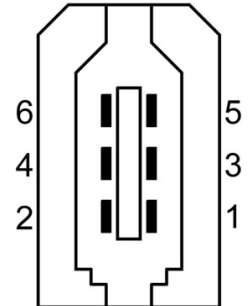

Encoder cable NEBM-REG6-E-2.5-Q14N-REG6

Part number: 5219213

FESTO

Data sheet

Feature	Value
Type code	NEBM
Nominal conductor cross section	AWG20 AWG24
Cable designation	Without label holder
Electrical connection 1, function	Field device end
Electrical connection 1, design	Rectangular
Electrical connection 1, connection type	Socket
Electrical connection 1, cable outlet	Straight
Electrical connection 1, connection technology	Connection diagram RE
Electrical connection 1, number of pins/wires	6
Electrical connection 1, occupied pins/wires	6
Electrical connection for input 1, connection pattern	00995793
Electrical connection 2, function	Control side
Electrical connection 2, design	Rectangular
Electrical connection 2, connection type	Plug
Electrical connection 2, cable outlet	Straight
Electrical connection 2, connection technology	Connection diagram RE
Electrical connection 2, number of pins/wires	6
Electrical connection 2, occupied pins/wires	6
Electrical connection 2, connection pattern	00995792
DC operating voltage range	0 V ... 30 V
Operating voltage range AC	0 V ... 30 V
Current rating at 40°C	1.6 A
Surge resistance	2 kV
Cable length	2.5 m
Cable characteristic	Suitable for energy chains
Connector cable test conditions	Test conditions on request
Bending radius, fixed cable installation	≥55 mm
Bending radius, flexible cable installation	≥55 mm
Cable diameter	7.4 mm
Cable design	2 x 0.51 mm ² + 4 x 0.205 mm ²