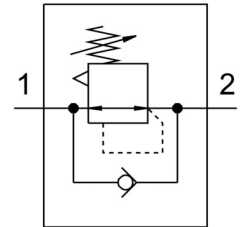

## Data sheet

| Feature                                  | Value  |
|--|--|
| Size                                     | Mini   |
| Maritime classification                  | See certificate  |
| Type code                                | LR   |
| Series                                   | D  |
| Actuator lock                            | Rotary knob with detent  |
| Mounting position                        | Any  |
| Design                                   | Directly controlled diaphragm regulator  |
| Controller function                      | Outlet pressure constant<br>With primary pressure compensation<br>With secondary exhausting<br>With return flow function |
| Symbol                                   | 00991559   |
| Pressure gauge                           | G1/8 prepared  |
| Operating pressure                       | 1 bar ... 16 bar   |
| Pressure regulation range                | 0.5 bar ... 7 bar  |
| Max. pressure hysteresis                 | 0.2 bar  |
| Standard nominal flow rate               | 1800 l/min   |
| Operating medium                         | Compressed air as per ISO 8573-1:2010 [7:4:4]<br>Inert gas   |
| Information on operating and pilot media | Operation with oil lubrication possible (required for further use)   |
| Air quality class at the output          | Compressed air as per ISO 8573-1:2010 [7:4:4]<br>Inert gas   |
| Temperature of medium                    | -10 °C ... 60 °C   |
| Ambient temperature                      | -10 °C ... 60 °C   |
| Product weight                           | 300 g  |
| Type of mounting                         | Front panel mounting<br>Line installation<br>With accessories  |
| Pneumatic connection 1                   | G3/8   |
| Pneumatic connection 2                   | G3/8   |
| Note on materials                        | Free of copper and PTFE<br>RoHS-compliant  |
| Material of sub-base                     | Die-cast zinc  |
| Seals material                           | NBR  |
| Housing material                         | Die-cast zinc  |