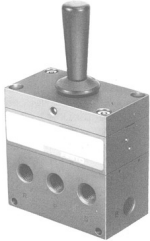

Toggle lever valve H-5/3-1/4

Part number: 4577

FESTO

Data sheet

Feature	Value
Valve function	5/3, closed
Actuation type	Manual
Standard nominal flow rate	680 l/min
Pneumatic working port	G1/4
Operating pressure	2 bar ... 10 bar
Reset method	Mechanical spring
Nominal width	7 mm
Type code	H
Sealing principle	Soft
Type of control	Pilot-controlled
Flow direction	Non-reversible
Symbol	00991698
Ambient temperature	-10 °C ... 60 °C
Product weight	1060 g
Pneumatic connection 1	G1/4
Pneumatic connection 2	G1/4
Pneumatic connection 3	G1/4