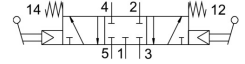

Toggle lever valve H-5/3-1/4

Part number: 4577

FESTO

Data sheet

Feature	Value
Valve function	5/3, closed
Actuation type	Manual
Standard nominal flow rate	680 l/min
Pneumatic working port	G1/4
Operating pressure	2 bar ... 10 bar
Reset method	Mechanical spring
Nominal width	7 mm
Type code	H
Sealing principle	Soft
Type of control	Pilot-controlled
Flow direction	Non-reversible
Symbol	00991698
Ambient temperature	-10 °C ... 60 °C
Product weight	1060 g
Pneumatic connection 1	G1/4
Pneumatic connection 2	G1/4
Pneumatic connection 3	G1/4