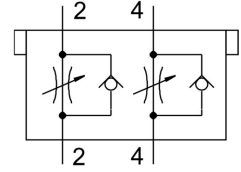

One-way flow control valve CPV10-BS-2XGRAZ-M7

Part number: 184141

FESTO

Data sheet

Feature	Value
Type code	CPV10
Symbol	00991885
Note on materials	RoHS-compliant