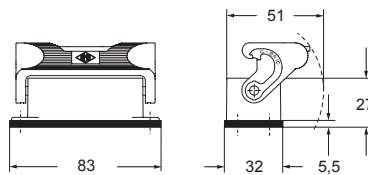

CZ - MZ IL-BRID standard version

inserts

CD	15 poles + ⊕
CDA	10 poles + ⊕
CSAH	10 poles + ⊕
CDC	10 poles + ⊕
MIXO	1 module

page:

68
98
99
104
264 - 316

bulkhead mounting housings with single lever

surface mounting housings with single lever

description	part No.	part No.	entry Pg	part No.	entry M
with single lever	CZI 15 L				
with single lever and cover	CZI 15 LS				
with single lever		CZP 15 L	16		
with single lever		CZP 15 L2	16 x 2		
with single lever		CZP 15 L21	21	MZP 15 L25	25
with single lever		CZP 15 L221	21 x 2	MZP 15 L225	25 x 2
with single lever and cover		CZP 15 LS	16		
with single lever and cover		CZP 15 LS2	16 x 2		
with single lever and cover		CZP 15 LS21	21	MZP 15 LS25	25
with single lever and cover		CZP 15 LS221	21 x 2	MZP 15 LS225	25 x 2

☑ The enclosures ensure IP66/IP69 degree of protection (or IP65 for hinged cover versions) when mated and locked with the closing levers.

panel cut-out for bulkhead mounting housings

CZI L ▲

CZI LS ●

CZP L and MZP L ▲