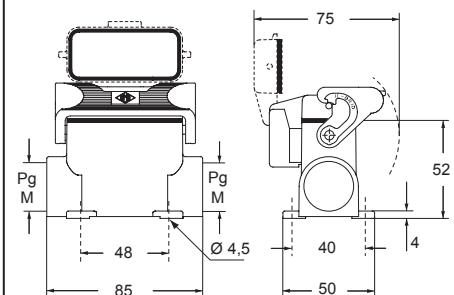

CZP LS and MZP LS ●