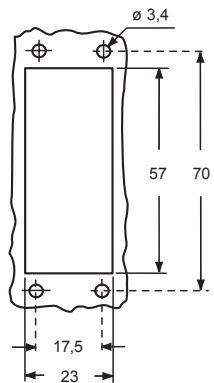

CZ - MZ IL-BRID standard version

inserts

CD	15 poles + ⊕
CDA	10 poles + ⊕
CSAH	10 poles + ⊕
CDC	10 poles + ⊕
MIXO	1 module

page:

68
98
99
104
264 - 316

bulkhead mounting housings with single lever

surface mounting housings with single lever

description	part No.	part No.	entry Pg	part No.	entry M
with single lever	CZI 15 L				
with single lever and cover	CZI 15 LS				
with single lever		CZP 15 L	16		
with single lever		CZP 15 L2	16 x 2		
with single lever		CZP 15 L21	21	MZP 15 L25	25
with single lever		CZP 15 L221	21 x 2	MZP 15 L225	25 x 2
with single lever and cover		CZP 15 LS	16		
with single lever and cover		CZP 15 LS2	16 x 2		
with single lever and cover		CZP 15 LS21	21	MZP 15 LS25	25
with single lever and cover		CZP 15 LS221	21 x 2	MZP 15 LS225	25 x 2

☑ The enclosures ensure IP66/IP69 degree of protection (or IP65 for hinged cover versions) when mated and locked with the closing levers.

panel cut-out for bulkhead mounting housings

CZI L ▲

CZI LS ●

CZP L and MZP L ▲