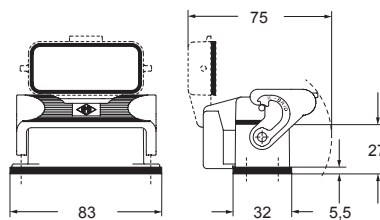

CZ - MZ IL-BRID standard version

inserts

CD	15 poles + ⊕
CDA	10 poles + ⊕
CSAH	10 poles + ⊕
CDC	10 poles + ⊕
MIXO	1 module

page:

68
98
99
104
264 - 316

bulkhead mounting housings with single lever

surface mounting housings with single lever

description	part No.	part No.	entry Pg	part No.	entry M
with single lever	CZI 15 L				
with single lever and cover	CZI 15 LS				
with single lever		CZP 15 L	16		
with single lever		CZP 15 L2	16 x 2		
with single lever		CZP 15 L21	21	MZP 15 L25	25
with single lever		CZP 15 L221	21 x 2	MZP 15 L225	25 x 2
with single lever and cover		CZP 15 LS	16		
with single lever and cover		CZP 15 LS2	16 x 2		
with single lever and cover		CZP 15 LS21	21	MZP 15 LS25	25
with single lever and cover		CZP 15 LS221	21 x 2	MZP 15 LS225	25 x 2

☑ The enclosures ensure IP66/IP69 degree of protection (or IP65 for hinged cover versions) when mated and locked with the closing levers.

panel cut-out for bulkhead mounting housings

CZI L ▲

CZI LS ●

CZP L and MZP L ▲