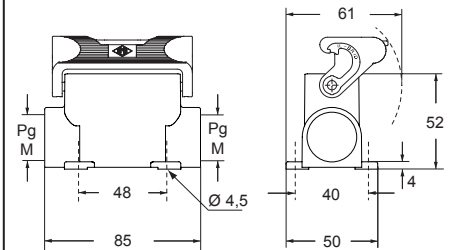

CZ - MZ IL-BRID standard version

inserts

CD	15 poles + ⊕
CDA	10 poles + ⊕
CSAH	10 poles + ⊕
CDC	10 poles + ⊕
MIXO	1 module

page:

68
98
99
104
264 - 316

bulkhead mounting housings with single lever

surface mounting housings with single lever

description	part No.	part No.	entry Pg	part No.	entry M
with single lever	CZI 15 L				
with single lever and cover	CZI 15 LS				
with single lever		CZP 15 L	16		
with single lever		CZP 15 L2	16 x 2		
with single lever		CZP 15 L21	21	MZP 15 L25	25
with single lever		CZP 15 L221	21 x 2	MZP 15 L225	25 x 2
with single lever and cover		CZP 15 LS	16		
with single lever and cover		CZP 15 LS2	16 x 2		
with single lever and cover		CZP 15 LS21	21	MZP 15 LS25	25
with single lever and cover		CZP 15 LS221	21 x 2	MZP 15 LS225	25 x 2

☑ The enclosures ensure IP66/IP69 degree of protection (or IP65 for hinged cover versions) when mated and locked with the closing levers.

panel cut-out for bulkhead mounting housings

CZI L ▲

CZI LS ●

CZP L and MZP L ▲