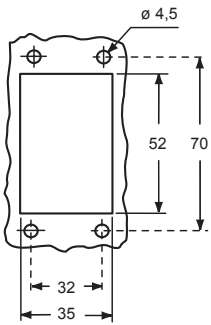

CV V-TYPE lever version

inserts		page:
CDD	24 poles + ⊕	76
CDS	9 poles + ⊕	-
CDSH	9 poles + ⊕	86
CDSH NC	6 poles + ⊕	95
CNE	6 poles + ⊕	110
CSE	6 poles + ⊕	-
CSH	6 poles + ⊕	110
CSH S	6 poles + ⊕	122
CCE	6 poles + ⊕	130
CSS	6 poles + ⊕	148
CT, CTSE (16A) *	6 poles + ⊕	160
CQE	10 poles + ⊕	168
MIXO	2 modules	262 - 317

*) can be used only in bulkhead mounting housings

bulkhead mounting housings with stainless steel single lever

description	part No.
with lever, gasket and cover in aluminium, size "44.27"	CVI 06 LS
with lever, gasket and cover in plastic, size "44.27"	CVI 06 LP

The enclosures ensure IP66 (or IP65 cover versions) degree of protection when mated and locked with the closing levers.

CVI LS/LP

panel cut-out for bulkhead mounting housings

Hoods
(from page 389)

CAVUS® Type 4/4X/12
(except enclosures with plastic cover)