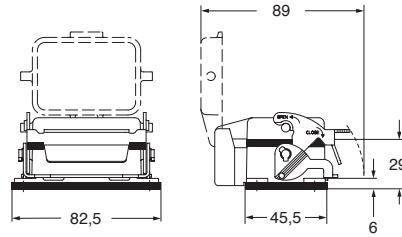

*) can be used only in bulkhead mounting housings

bulkhead mounting housings with stainless steel single lever

description	part No.
with lever, gasket and cover in aluminium, size "44.27"	CVI 06 LS
with lever, gasket and cover in plastic, size "44.27"	CVI 06 LP

The enclosures ensure IP66 (or IP65 cover versions) degree of protection when mated and locked with the closing levers.

CVI LS/LP

panel cut-out for bulkhead mounting housings

Hoods
(from page 389)

CAVUS® Type 4/4X/12
(except enclosures with plastic cover)