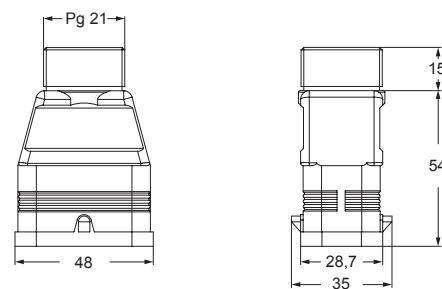

**CQ - MQ insulating version**

inserts		page:
CQ 04/2	4 poles + 2 poles + ⊕	191
CQ 08	8 poles + ⊕	192
CQ 17	17 poles + ⊕	193

hoods with 2 pegs

hoods with 2 pegs

description	part No.	entry Pg	part No.	entry M
with pegs, side entry <sup>1)</sup>	<b>CQ 08 VA</b>	16		
with pegs, top entry <sup>1)</sup>	<b>CQ 08 V</b>	21		
with pegs, side and top entry <sup>2)</sup>			<b>MQ 08 VO225</b>	25 x 2

<sup>1)</sup> Pg male thread on enclosure exterior

<sup>2)</sup> metric thread on the internal enclosure;  
 accessories to be ordered separately:  
 - **AL M25DN** insulating black sealing plug M25  
 - **AL M25IN** insulating black cable gland M25

**CQ VA**

**CQ V**

**MQ VO**

**CAUS**® Type 4/4X/12  
 (pending for MQ 08 VO225)

CQ - MQ