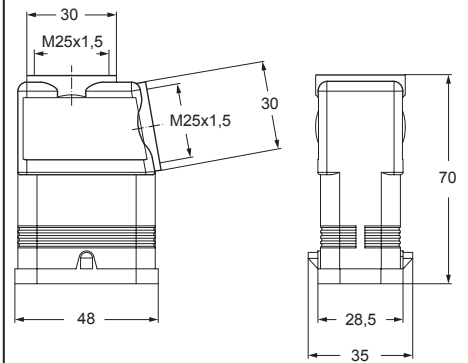

**CQ - MQ insulating version**

inserts		page:
CQ 04/2	4 poles + 2 poles + ⊕	191
CQ 08	8 poles + ⊕	192
CQ 17	17 poles + ⊕	193

hoods with 2 pegs

hoods with 2 pegs

description	part No.	entry Pg	part No.	entry M
with pegs, side entry <sup>1)</sup>	<b>CQ 08 VA</b>	16		
with pegs, top entry <sup>1)</sup>	<b>CQ 08 V</b>	21		
with pegs, side and top entry <sup>2)</sup>			<b>MQ 08 VO225</b>	25 x 2

<sup>1)</sup> Pg male thread on enclosure exterior

<sup>2)</sup> metric thread on the internal enclosure;  
 accessories to be ordered separately:  
 - **AL M25DN** insulating black sealing plug M25  
 - **AL M25IN** insulating black cable gland M25

**CQ VA**

**CQ V**

**MQ VO**

**CAUS**® Type 4/4X/12  
 (pending for MQ 08 VO225)

CQ - MQ