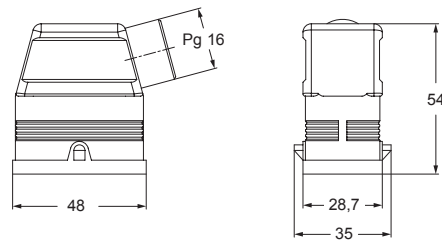

**CQ - MQ insulating version**

inserts		page:
CQ 04/2	4 poles + 2 poles + ⊕	191
CQ 08	8 poles + ⊕	192
CQ 17	17 poles + ⊕	193

hoods with 2 pegs

hoods with 2 pegs

description	part No.	entry Pg	part No.	entry M
with pegs, side entry <sup>1)</sup>	<b>CQ 08 VA</b>	16		
with pegs, top entry <sup>1)</sup>	<b>CQ 08 V</b>	21		
with pegs, side and top entry <sup>2)</sup>			<b>MQ 08 VO225</b>	25 x 2

<sup>1)</sup> Pg male thread on enclosure exterior

<sup>2)</sup> metric thread on the internal enclosure;  
 accessories to be ordered separately:  
 - **AL M25DN** insulating black sealing plug M25  
 - **AL M25IN** insulating black cable gland M25

**CQ VA**

**CQ V**

**MQ VO**

**CAUS**® Type 4/4X/12  
 (pending for MQ 08 VO225)

CQ - MQ