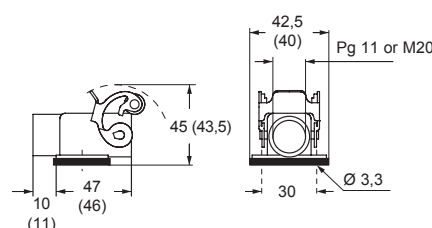

CKAXW IAP (CKAXW AP) and MKAXW IAP (MKAXW AP)