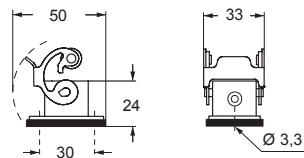

CKA - MKA W-TYPE for aggressive environments

inserts		page:
CK	3 poles + ⊕	58
CK	4 poles + ⊕	58
CKS	3 poles + ⊕	-
CKS	4 poles + ⊕	-
CKSH	3 poles + ⊕	63
CKSH	4 poles + ⊕	63
CD	8 poles	67
CQ4	2 poles + ⊕	182
CQ4 H	2 poles + ⊕	183
CQ4	3 poles + ⊕	184
CQ	5 poles + ⊕	186
CQ	7 poles + ⊕	187
CQ	12 poles + ⊕	189
CQ	21 poles + ⊕	190

bulkhead mounting housings straight and angled

hoods

description	part No. (entry Pg 11)	part No. (entry M20)	part No. (entry Pg 11)	part No. (entry M20 / M25)
with stainless steel lever and gasket	CKAXW 03 I			
without cable entry, with stainless steel lever and gasket	CKAXW 03 IA			
with cable entry, with stainless steel lever and gasket	CKAXW 03 IAP	MKAXW IAP20		
with cable entry, with stainless steel lever and gasket, bulkhead hole closed	CKAXW 03 AP	MKAXW AP20		
with pegs, top entry			CKAW 03 V	MKAW V20
with pegs, top entry			CKAW 03 VA	MKAW V25
with pegs, side entry			CKAXW 03 VG	MKAXW VG20
with stainless steel lever, top entry			CKR 65	CKR 65 D
gasket and screw kit for IP66/IP67/IP69 1)	CKR 65		CKR 65	
for CK, CKSH, CQ4, CQ inserts				
gasket and screw kit for IP66/IP67/IP69 1)	CKR 65 D		CKR 65 D	
for CD 08 inserts				

1) To obtain the IP66/IP67/IP69 degree of protection, a kit with insert fixing screw and gasket can be purchased separately.
Several inserts size "21.21" are already supplied with fixing screw and gasket, which ensures IP66/IP67/IP69 degree of protection. See list below, not including any special version:

- CQF/M 07, CQF/M 12
- CJ KF/M
- CJK 8FT /8IFT /8MT /8IMT, CJK 8M
- CUK 2FT /3FT
- CX 1/2 BDF/M
- CLK 04 SCF /SCF-H /SCM
- CXL 2/4 PF /PM /PFH /PMH /SF /SM, CXL SF/M.

NOTE: Housing type may vary upon specific part No.

versions with glued gasket (DESINA®) upon request

panel cut-out for bulkhead mounting housings

Type 12
Type 4/4X only
with CKR 65 (D)

IP66/IP67/IP69 with CKR 65 (D) 1)

CKAXW I

CKAXW IA