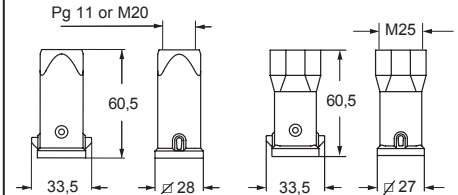

CKAW V and MKAW V20 - V25