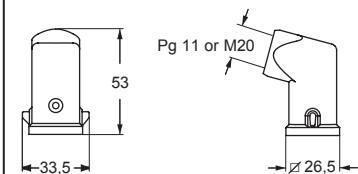

CKAW VA and MKAW VA