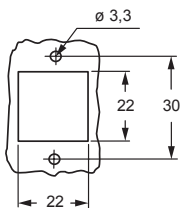

versions with glued gasket (DESINA®) upon request

panel cut-out for bulkhead mounting housings