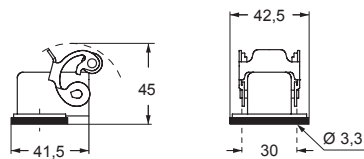

CKA - MKA W-TYPE for aggressive environments

inserts		page:
CK	3 poles + ⊕	58
CK	4 poles + ⊕	58
CKS	3 poles + ⊕	-
CKS	4 poles + ⊕	-
CKSH	3 poles + ⊕	63
CKSH	4 poles + ⊕	63
CD	8 poles	67
CQ4	2 poles + ⊕	182
CQ4 H	2 poles + ⊕	183
CQ4	3 poles + ⊕	184
CQ	5 poles + ⊕	186
CQ	7 poles + ⊕	187
CQ	12 poles + ⊕	189
CQ	21 poles + ⊕	190

bulkhead mounting housings straight and angled

hoods

description	part No. (entry Pg 11)	part No. (entry M20)	part No. (entry Pg 11)	part No. (entry M20 / M25)
with stainless steel lever and gasket	CKAXW 03 I			
without cable entry, with stainless steel lever and gasket	CKAXW 03 IA			
with cable entry, with stainless steel lever and gasket	CKAXW 03 IAP	MKAXW IAP20		
with cable entry, with stainless steel lever and gasket, bulkhead hole closed	CKAXW 03 AP	MKAXW AP20		
with pegs, top entry			CKAW 03 V	MKAW V20
with pegs, top entry			CKAW 03 VA	MKAW V25
with pegs, side entry			CKAXW 03 VG	MKAXW VG20
with stainless steel lever, top entry			CKR 65	CKR 65 D
gasket and screw kit for IP66/IP67/IP69 1)	CKR 65		CKR 65	
for CK, CKSH, CQ4, CQ inserts				
gasket and screw kit for IP66/IP67/IP69 1)	CKR 65 D		CKR 65 D	
for CD 08 inserts				

1) To obtain the IP66/IP67/IP69 degree of protection, a kit with insert fixing screw and gasket can be purchased separately.
Several inserts size "21.21" are already supplied with fixing screw and gasket, which ensures IP66/IP67/IP69 degree of protection. See list below, not including any special version:

- CQF/M 07, CQF/M 12
- CJ KF/M
- CJK 8FT /8IFT /8MT /8IMT, CJK 8M
- CUK 2FT /3FT
- CX 1/2 BDF/M
- CLK 04 SCF /SCF-H /SCM
- CXL 2/4 PF /PM /PFH /PMH /SF /SM, CXL SF/M.

NOTE: Housing type may vary upon specific part No.

versions with glued gasket (DESINA®) upon request

panel cut-out for bulkhead mounting housings

Type 12
Type 4/4X only
with CKR 65 (D)

IP66/IP67/IP69 with CKR 65 (D) 1)

CKAXW I

CKAXW IA