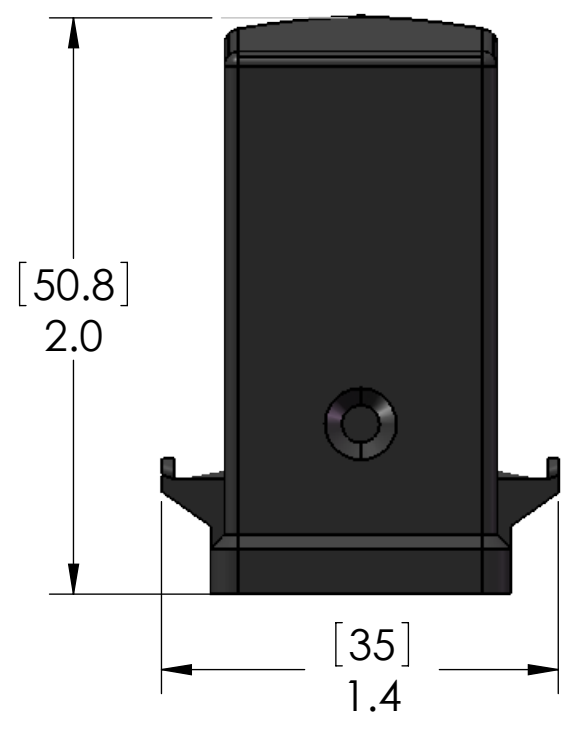

8 7 6 5 4 3 2 1

Revisions			
REV.	DESCRIPTION	DATE	DRAWN BY
A	DRAWN IN SW	7/19/2017	DCG

Operating temperature range (min, max) -40°C ... +125°C

SEAL RATING OF IP 65 ONLY ACHIEVED WHEN FULLY LATCHED TO MATING BASE AND WITH AN APPROPRIATE SEALING GLAND INSTALLED AND CKR-65 SEALING KIT. WITHOUT CKR-65, SEALING RATED AT IP44

HOUSING MATERIALS

BODY: BLACK POLYAMIDE

UNLESS OTHERWISE SPECIFIED: DIMENSIONS ARE IN INCHES AND [MM]	DRAWN BY	DCG
	DRAWN DATE	08/08/2017
	CHECKED BY	JJH
	CHECK DATE	08/08/2017
COMMENTS:		
MATERIAL		
FINISH		
DO NOT SCALE DRAWING		

MENCOM CORPORATION

TITLE:  
CK ANGLED HOOD W/PG11  
OPENING BLK

SIZE <b>B</b>	DWG. NO. CK-03VAN	REV <b>A</b>
------------------	----------------------	-----------------

SCALE: 3:2	WEIGHT:	SHEET 1 OF 1
------------	---------	--------------