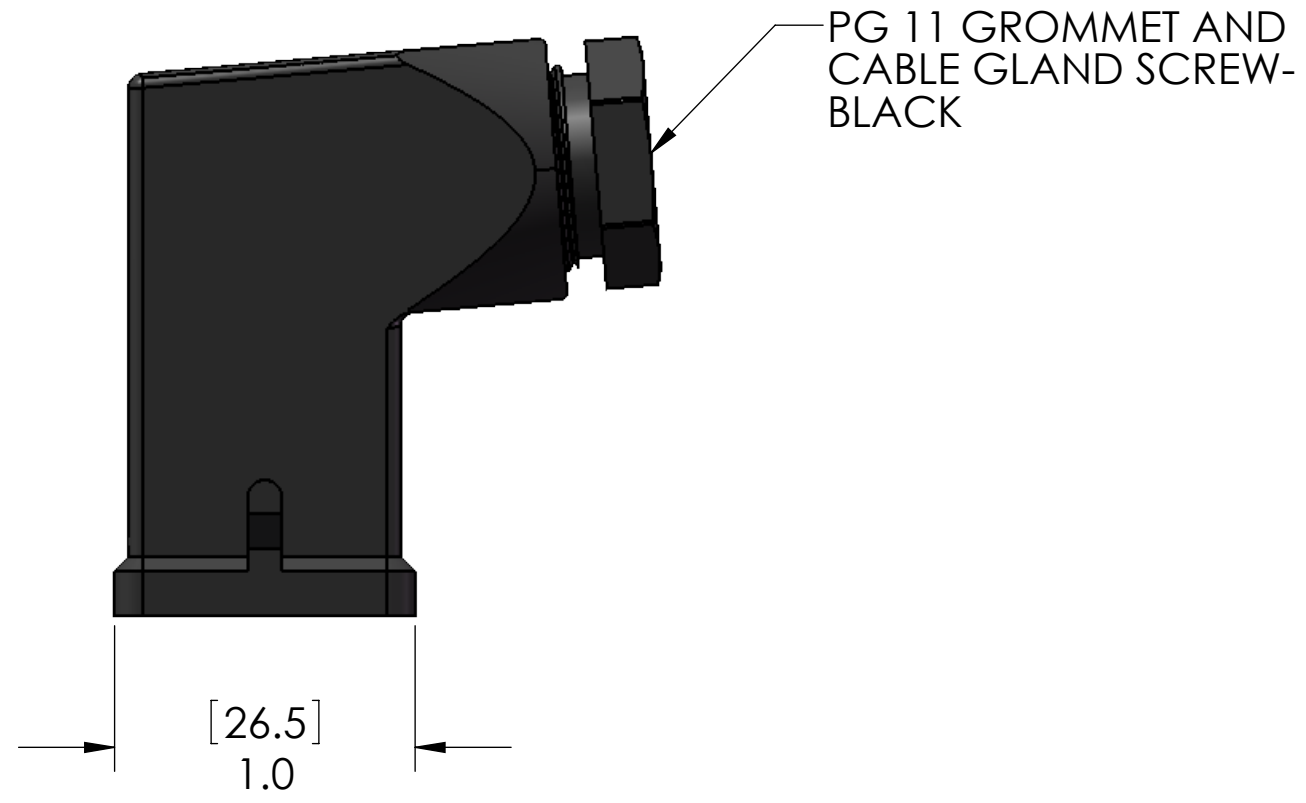

8 7 6 5 4 3 2 1

Revisions			
REV.	DESCRIPTION	DATE	DRAWN BY
A	DRAWN IN SW	7/19/2017	DCG

Operating temperature range (min, max) -40°C ... +125°C

SEAL RATING OF IP 65 ONLY ACHIEVED WHEN FULLY LATCHED TO MATING BASE AND WITH AN APPROPRIATE SEALING GLAND INSTALLED AND CKR-65 SEALING KIT. WITHOUT CKR-65, SEALING RATED AT IP44

HOUSING MATERIALS

BODY: BLACK POLYAMIDE

UNLESS OTHERWISE SPECIFIED: DIMENSIONS ARE IN INCHES AND [MM]	DRAWN BY	DCG
	DRAWN DATE	08/08/2017
	CHECKED BY	JJH
	CHECK DATE	08/08/2017
COMMENTS:		
MATERIAL		
FINISH		
DO NOT SCALE DRAWING		

MENCOM CORPORATION

TITLE:  
CK ANGLED HOOD W/PG11  
OPENING BLK

SIZE <b>B</b>	DWG. NO. CK-03VAN	REV <b>A</b>
------------------	----------------------	-----------------

SCALE: 3:2	WEIGHT:	SHEET 1 OF 1
------------	---------	--------------