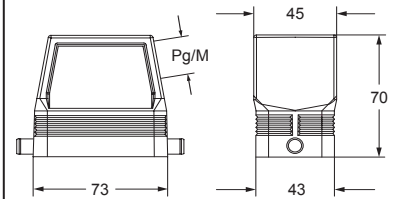

CFO L and MFO L