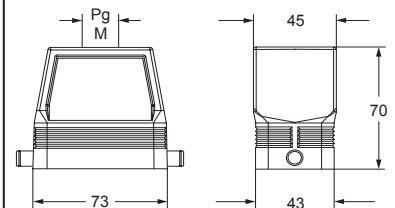

CHO L (CAO L) and MHO L (MAO L)

CHV L (CAV L) and MHV L (MAV L)

CFO L and MFO L

CFV L and MFV L

CAIUS® Type 4/4X/12

insulating cable gland or fittings without gasket

cable gland with O-Ring gasket

C-TYPE