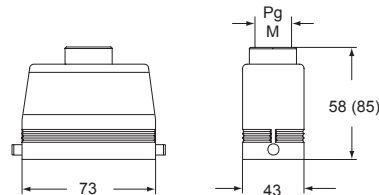

CHV L (CAV L) and MHV L (MAV L)