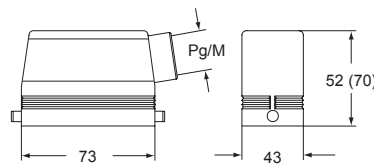

CHO L (CAO L) and MHO L (MAO L)