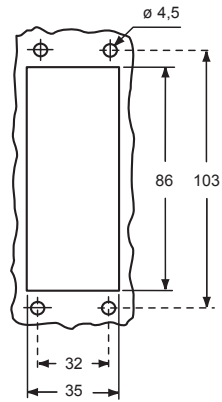

panel cut-out for bulkhead mounting housings

For fixing on housings

For fixing on hoods

CHIW