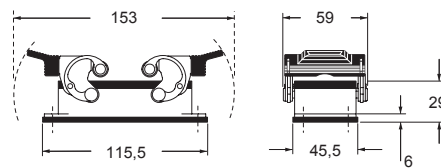

CH - CA and MH - MA W-TYPE for aggressive environments

inserts		page:
CD	40 poles + ⊕	70
CDD	72 poles + ⊕	79
CDS	27 poles + ⊕	-
CDSH	27 poles + ⊕	88
CNE	16 poles + ⊕	112
CSE	16 poles + ⊕	-
CSH	16 poles + ⊕	112
CSH S	16 poles + ⊕	124
CCE	16 poles + ⊕	132
CMSH, CMCE	6+2 (aux) poles + ⊕	138 - 139
CSS	16 poles + ⊕	150
CT, CTS (10A *)	40 poles + ⊕	156
CT, CTSE (16A *)	16 poles + ⊕	162
CQE	32 poles + ⊕	170
CQEE	40 poles + ⊕	176
CP	6 poles + ⊕	178
CX	6/12, 6/36 and 12/2 poles + ⊕	197 - 199
CX	4/0 and 4/2 poles + ⊕	200 - 201
MIXO	4 modules	262 - 317

*) only for enclosure CHIW 16

housings and cover

hoods and cover

description	part No.	entry Pg	part No.	entry M	part No.	entry Pg	part No.	entry M
bulkhead mounting housing with levers and gasket	CHIW 16	--						
surface mounting housing, with levers, high construction	CAPW 16.21	21	MAPW 16.32	32				
cover with 4 pegs (for enclosures with 2 levers) ¹⁾	CHCW 16							
enclosure with pegs, side entry					CHOW 16	21	MHOW 16.25	25
enclosure with pegs, side entry							MHOW 16.32	32
enclosure with pegs, side entry, high construction					CAOW 16.29	29	MAOW 16.32	32
enclosure with pegs, side entry, high construction							MAOW 16.40	40
enclosure with pegs, top entry					CHVW 16	21	MHVW 16.25	25
enclosure with pegs, top entry							MHVW 16.32	32
enclosure with pegs, top entry, high construction					CAVW 16.29	29	MAVW 16.32	32
enclosure with pegs, top entry, high construction							MAVW 16.40	40
cover with 2 levers (for enclosures with 4 pegs) ²⁾					CHCW 16 G			
enclosure with levers and gasket, top entry, high construction					CAVW 16 G29	29	MAVW 16 G32	32

panel cut-out for bulkhead mounting housings

For fixing on housings

For fixing on hoods

CHIW

CAPW and MAPW

CHCW

CHOW (CAOW) and MHOW (MAOW)

CHVW (CAVW) and MHVW (MAVW)

CHCW G

CAVW G and MAVW G

CRUIS Type 4/4X/12

insulating cable gland or fittings without gasket

cable gland with O-Ring gasket