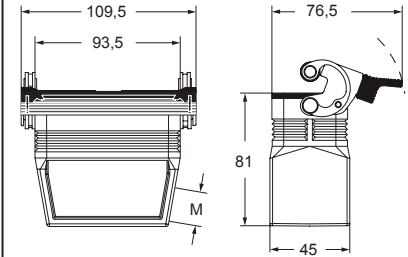

hoods with 1 lever

hoods with 1 lever

M40 cable entry with 20 mm thread length

| description | part No. | entry Pg | part No | entry M | part No. | entry M |
|--------------------------------------------------------------------------|--------------------|----------|--------------------|---------|--------------------|---------|
| with lever and gasket, side entry, high construction, without adapter 1) | | | | | MFO 16 LG40 | 40 |
| with lever and gasket, top entry | CHV 16 LG | 21 | MHV 16 LG32 | 32 | | |
| with lever and gasket, top entry, high construction | CAV 16 LG21 | 21 | MAV 16 LG25 | 25 | | |
| with lever and gasket, top entry, high construction | CAV 16 LG29 | 29 | MAV 16 LG32 | 32 | | |
| with lever and gasket, top entry, high construction | | | MAV 16 LG40 | 40 | | |
| with lever and gasket, top entry, high construction, without adapter 1) | CFV 16 LG21 | 21 | MFV 16 LG25 | 25 | | |
| with lever and gasket, top entry, high construction, without adapter 1) | CFV 16 LG29 | 29 | MFV 16 LG32 | 32 | | |
| with lever and gasket, top entry, high construction, without adapter 1) | | | | | MFV 16 LG40 | 40 |

1) enclosure without adapter, threaded on the body, to be used only with a complete cable gland.

CHV LG (CAV LG) and [CFV LG], MHV LG (MAV LG) and [MFV LG]

MFO 10 LG40

MFV 10 LG40

CAIUS Type 4/4X/12

insulating cable gland or fittings without gasket