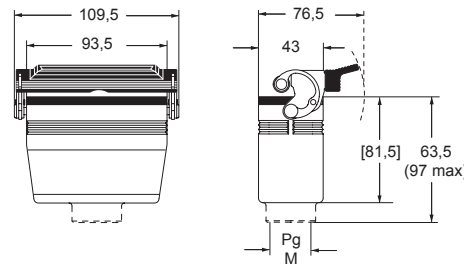

hoods with 1 lever

hoods with 1 lever

M40 cable entry with 20 mm thread length

| description | part No. | entry Pg | part No | entry M | part No. | entry M |
|--------------------------------------------------------------------------|--------------------|----------|--------------------|---------|--------------------|---------|
| with lever and gasket, side entry, high construction, without adapter 1) | | | | | MFO 16 LG40 | 40 |
| with lever and gasket, top entry | CHV 16 LG | 21 | MHV 16 LG32 | 32 | | |
| with lever and gasket, top entry, high construction | CAV 16 LG21 | 21 | MAV 16 LG25 | 25 | | |
| with lever and gasket, top entry, high construction | CAV 16 LG29 | 29 | MAV 16 LG32 | 32 | | |
| with lever and gasket, top entry, high construction | | | MAV 16 LG40 | 40 | | |
| with lever and gasket, top entry, high construction, without adapter 1) | CFV 16 LG21 | 21 | MFV 16 LG25 | 25 | | |
| with lever and gasket, top entry, high construction, without adapter 1) | CFV 16 LG29 | 29 | MFV 16 LG32 | 32 | | |
| with lever and gasket, top entry, high construction, without adapter 1) | | | | | MFV 16 LG40 | 40 |

1) enclosure without adapter, threaded on the body, to be used only with a complete cable gland.

CHV LG (CAV LG) and [CFV LG], MHV LG (MAV LG) and [MFV LG]

MFO 10 LG40

MFV 10 LG40

CAIUS Type 4/4X/12

insulating cable gland or fittings without gasket