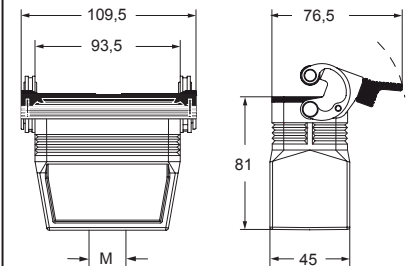

hoods with 1 lever

hoods with 1 lever

M40 cable entry with 20 mm thread length

| description | part No. | entry Pg | part No | entry M | part No. | entry M |
|--------------------------------------------------------------------------|--------------------|----------|--------------------|---------|--------------------|---------|
| with lever and gasket, side entry, high construction, without adapter 1) | | | | | MFO 16 LG40 | 40 |
| with lever and gasket, top entry | CHV 16 LG | 21 | MHV 16 LG32 | 32 | | |
| with lever and gasket, top entry, high construction | CAV 16 LG21 | 21 | MAV 16 LG25 | 25 | | |
| with lever and gasket, top entry, high construction | CAV 16 LG29 | 29 | MAV 16 LG32 | 32 | | |
| with lever and gasket, top entry, high construction | | | MAV 16 LG40 | 40 | | |
| with lever and gasket, top entry, high construction, without adapter 1) | CFV 16 LG21 | 21 | MFV 16 LG25 | 25 | | |
| with lever and gasket, top entry, high construction, without adapter 1) | CFV 16 LG29 | 29 | MFV 16 LG32 | 32 | | |
| with lever and gasket, top entry, high construction, without adapter 1) | | | | | MFV 16 LG40 | 40 |

1) enclosure without adapter, threaded on the body, to be used only with a complete cable gland.

CHV LG (CAV LG) and [CFV LG], MHV LG (MAV LG) and [MFV LG]

MFO 10 LG40

MFV 10 LG40

CAIUS Type 4/4X/12

insulating cable gland or fittings without gasket