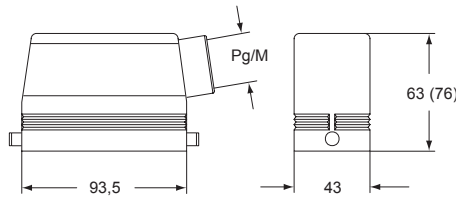

CHO L (CAO L) and MHO L (MAO L)