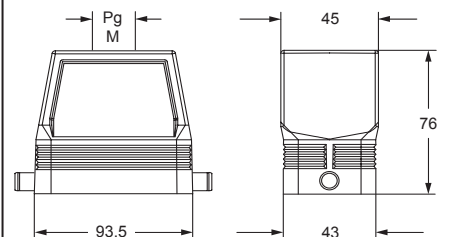

CHO L (CAO L) and MHO L (MAO L)

CFO L and MFO L

CHV L (CAV L) and MHV L (MAV L)

CFV L and MFV L

CAIUS® Type 4/4X/12

insulating cable gland or fittings without gasket

cable gland with O-Ring gasket