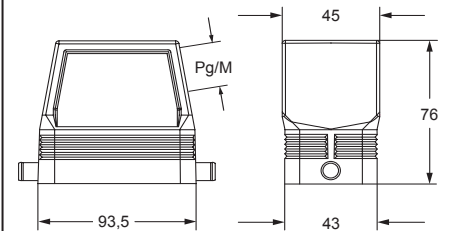

CFO L and MFO L