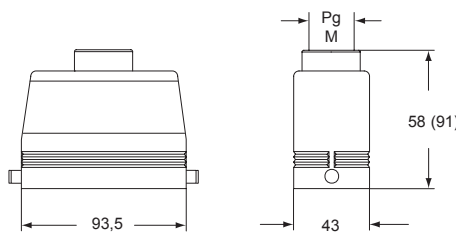

CHV L (CAV L) and MHV L (MAV L)