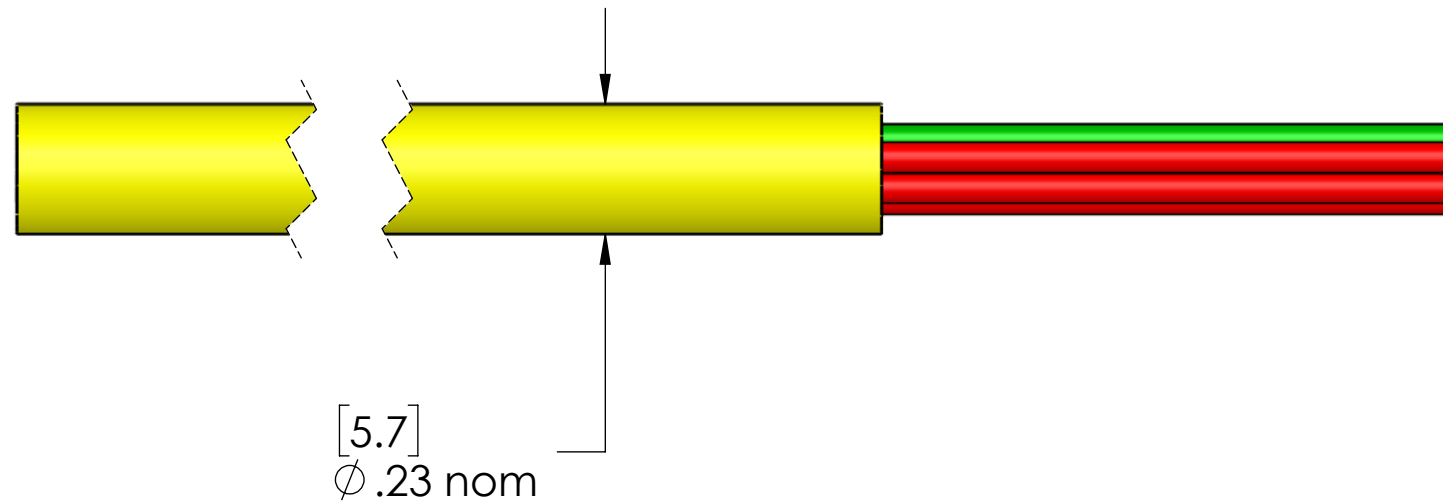

Wire Color
Red w/White
Red
Green/Yellow
Red w/Yellow
Red w/Black
Red w/Blue

TABLE A	
PART NUMBER	LENGTH
20E0001-0250	250' [76m]
20E0001-0500	500' [152m]
20E0001-1000	1000' [305m]

Cable supplied on a single spool.  
1 break allowed for lengths  
of 1000' or more with no  
piece being shorter than 250'

<b>SPECIFICATIONS:</b>	
UL STYLE:	AWM 20811 / 2661
CSA STYLE:	I / II AB
CABLE JACKET MATERIAL:	Yellow PVC
COND. JACKET MATERIAL:	PVC
COND. STRANDING:	22AWG - 19x34 TC
FILLER:	Solid flexible PVC
<b>ELECTRICAL REQUIREMENTS:</b>	
VOLTAGE	600V / 300V
<b>MECHANICAL REQUIREMENTS:</b>	
TEMPERATURE:	105°C

UNLESS OTHERWISE SPECIFIED:	DRAWN BY	JJH
DIMENSIONS ARE IN INCHES AND [MM]	DRAWN DATE	10/23/2017
	CHECKED BY	ADM
	CHECK DATE	10/23/2017
MATERIAL	COMMENTS:	
FINISH		
DO NOT SCALE DRAWING		

MENCOM CORPORATION		
TITLE: 22/6 AWM 2661 YELLOW CABLE		
SIZE <b>B</b>	DWG. NO. 20E0001-ZZ	REV <b>A</b>
SCALE: 3:1	WEIGHT:	SHEET 1 OF 1