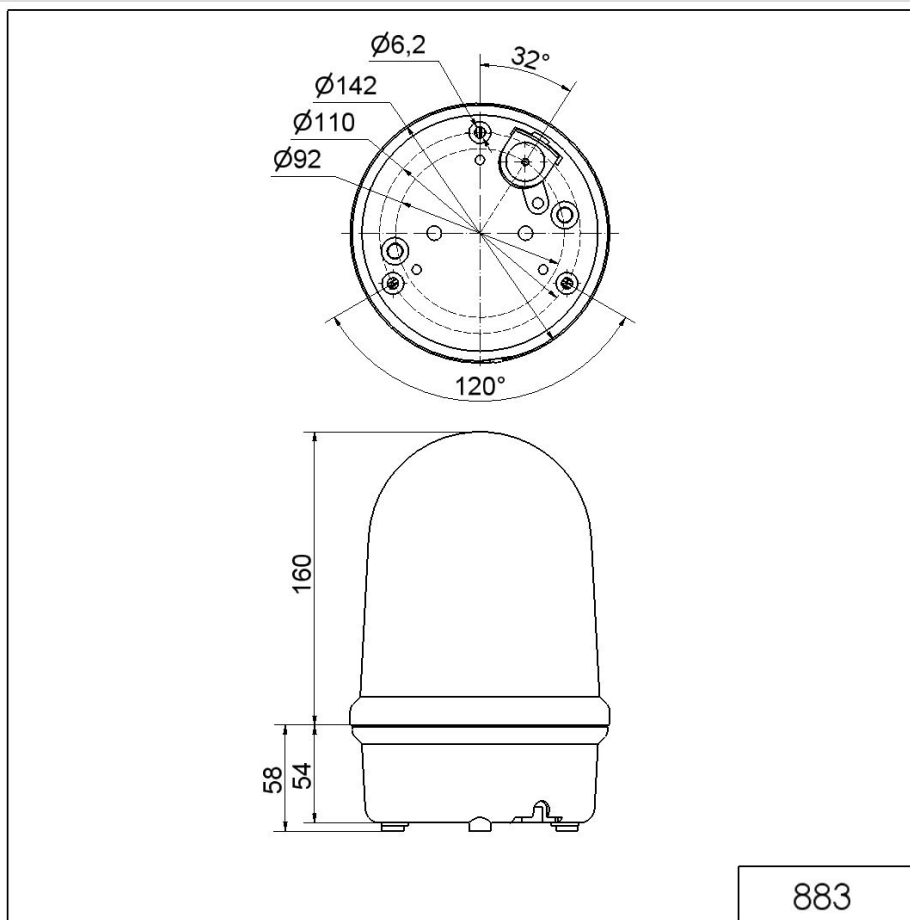

Maxi free-standing Beacons / Rotating Mirror Light 883

Rotating Mirror Beacon LED 24VAC/DC BU

DRAWING

! For additional installation and mounting information, refer to the appropriate user guide at www.werma.com. This printed copy is for information only and is subject to alteration.