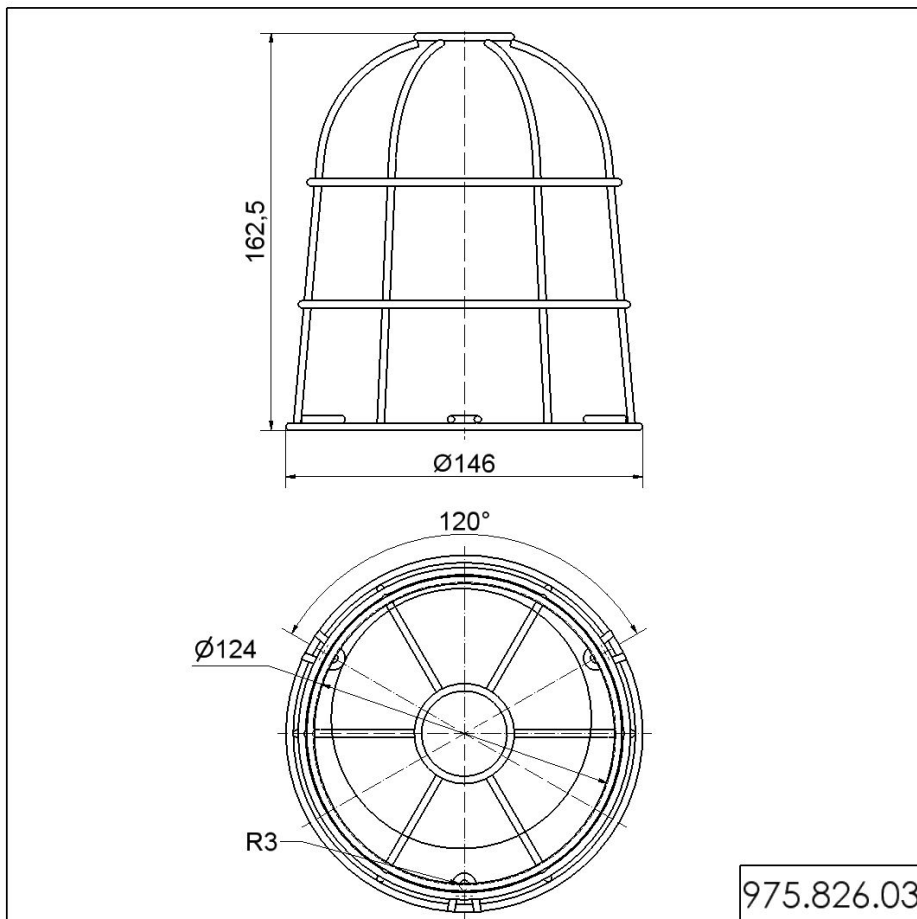

Permanent Light 805 / Accessories

Wire guard SR

DRAWING

! For additional installation and mounting information, refer to the appropriate user guide at www.werma.com. This printed copy is for information only and is subject to alteration.