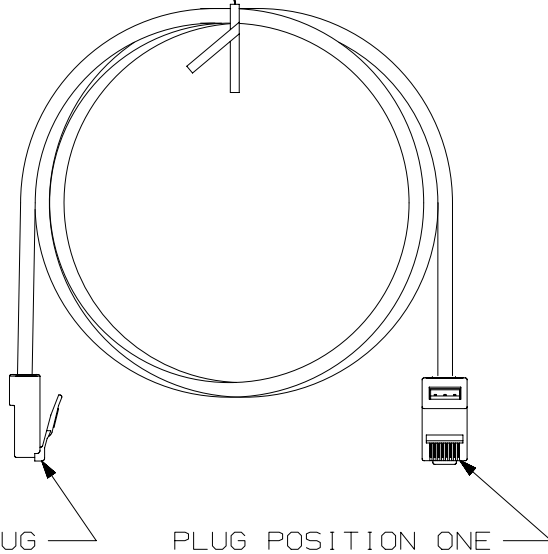

THIS COPY IS PROVIDED ON A RESTRICTED BASIS AND IS NOT TO BE USED IN ANY WAY DETRIMENTAL TO THE INTERESTS OF PANDUIT CORP.

TWIST TIE

T568A WIRING SCHEME

PLUG POSITION	CABLE WIRE
1	WHITE GREEN
2	GREEN
3	WHITE ORANGE
4	BLUE
5	WHITE BLUE
6	ORANGE
7	WHITE BROWN
8	BROWN

"XX" PART LENGTH TABLE	
PANDUIT P/N	LENGTH
NKU5EPC1**	1 FT.
NKU5EPC2**	2 FT.
NKU5EPC3**	3 FT.
NKU5EPC4**	4 FT.
NKU5EPC5**	5 FT.
NKU5EPC6**	6 FT.
NKU5EPC7**	7 FT.
NKU5EPC8**	8 FT.
NKU5EPC9**	9 FT.
NKU5EPC10**	10 FT.
NKU5EPC15**	15 FT.
NKU5EPC20**	20 FT.
NKU5EPC25**	25 FT.
NKU5EPC1M**	1 METER
NKU5EPC2M**	2 METERS
NKU5EPC3M**	3 METERS
NKU5EPC4M**	4 METERS
NKU5EPC5M**	5 METERS
NKU5EPC7M**	7 METERS
NKU5EPC10M**	10 METERS

NOTES:

- VISIT OUR ON-LINE CATALOG AT WWW.PANDUIT.COM FOR A LIST OF CURRENT PARTS APPLICABLE FOR USE WITH THIS PRODUCT.
- TERMINATED WITH (8-POSITION) MODULAR PLUGS ON BOTH ENDS PER T568A.
- SEE TABLES FOR AVAILABLE LENGTHS AND COLORS.

COLOR TABLE	
** CODE	COLOR
BU	BLUE
RD	RED
	OFF-WHITE

XX = LENGTH
** = COLOR

PART NUMBER		NKU5EPCxx**	
TITLE			
C5E UTP 24AWG NON-BOOT CHANNEL PATCH CORD			
CUSTOMER DRAWING			
ITEM REVISION NAME		00451NBB/00	
DATASET FILE NAME		00451NBB_DC/00C	
		THIRD ANGLE PROJECTION	
MATERIAL		PLUG : POLYCARBONATE	
DRAWING NUMBER		00451NBB-DC	
DRAWN BY	DATE	CHK	SCALE
TWV	5-1-20	MATO	NONE
REV	DATE	BY	CHK
00C	5-18-20	TWV	MATO
00B	5-8-20	TWV	MATO
REV	DATE	BY	CHK
00C	5-18-20	TWV	MATO
00B	5-8-20	TWV	MATO