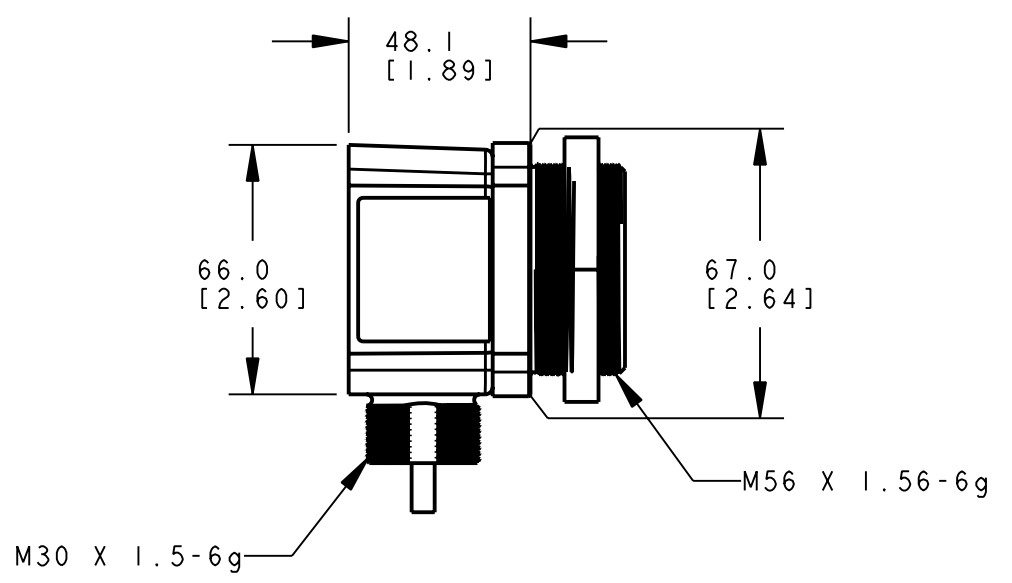

ISOMETRIC VIEW  
SCALE 1:2

This drawing is the property of BANNER ENGINEERING CORP. and is proprietary in general and in detail. Its contents shall not be revealed to outside parties without written consent of BANNER.

BANNER ENGINEERING CORP.  
P.O. BOX 9414  
MINNEAPOLIS, MN 55440

THIRD ANGLE PROJECTION

TITLE  
**OT50UDB/LB-CRFV**

SIZE B	DRAWING NO. <b>159646</b>	REV. <b>A</b>
SCALE 1:2		SHEET 1 OF 1

NOTES:  
1. ALL DIMENSIONS ARE MILLIMETERS [INCHES] UNLESS OTHERWISE NOTED.