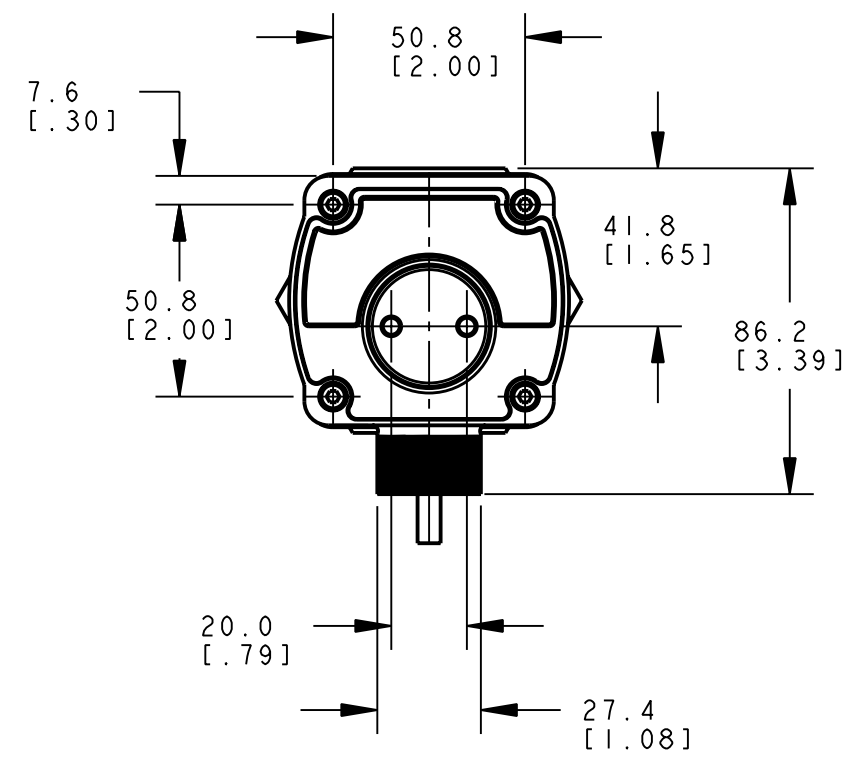

ISOMETRIC VIEW  
SCALE 1:2

This drawing is the property of BANNER ENGINEERING CORP. and is proprietary in general and in detail. Its contents shall not be revealed to outside parties without written consent of BANNER.

BANNER ENGINEERING CORP.  
P.O. BOX 9414  
MINNEAPOLIS, MN 55440

THIRD ANGLE PROJECTION

TITLE  
**OT50UDB/LB-CRFV**

SIZE B	DRAWING NO. <b>159646</b>	REV. <b>A</b>
SCALE 1:2		SHEET 1 OF 1

NOTES:  
1. ALL DIMENSIONS ARE MILLIMETERS [INCHES] UNLESS OTHERWISE NOTED.