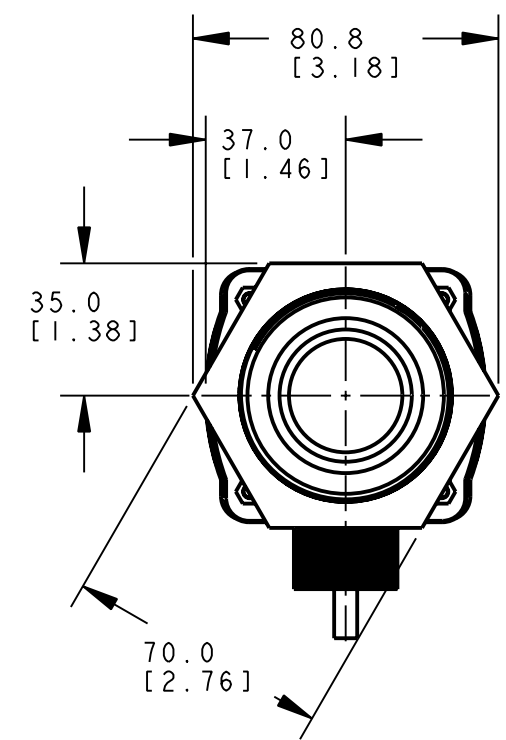

ISOMETRIC VIEW  
SCALE 1:2

This drawing is the property of BANNER ENGINEERING CORP. and is proprietary in general and in detail. Its contents shall not be revealed to outside parties without written consent of BANNER.

BANNER ENGINEERING CORP.  
P.O. BOX 9414  
MINNEAPOLIS, MN 55440

THIRD ANGLE PROJECTION

TITLE  
**OT50UDB/LB-CRFV**

SIZE B	DRAWING NO. <b>159646</b>	REV. <b>A</b>
SCALE 1:2		SHEET 1 OF 1

NOTES:  
1. ALL DIMENSIONS ARE MILLIMETERS [INCHES] UNLESS OTHERWISE NOTED.