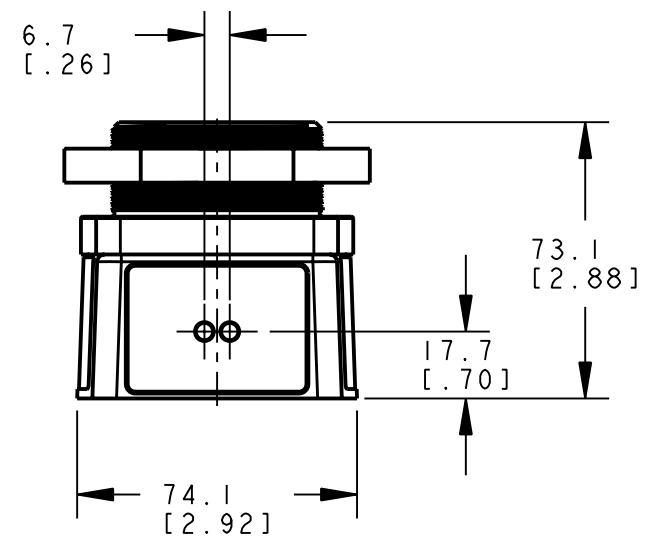

ISOMETRIC VIEW  
SCALE 1:2

This drawing is the property of BANNER ENGINEERING CORP. and is proprietary in general and in detail. Its contents shall not be revealed to outside parties without written consent of BANNER.

BANNER ENGINEERING CORP.  
P.O. BOX 9414  
MINNEAPOLIS, MN 55440

THIRD ANGLE PROJECTION

TITLE  
**OT50UDB/LB-CRFV**

SIZE B	DRAWING NO. <b>159646</b>	REV. <b>A</b>
SCALE 1:2		SHEET 1 OF 1

NOTES:  
1. ALL DIMENSIONS ARE MILLIMETERS [INCHES] UNLESS OTHERWISE NOTED.