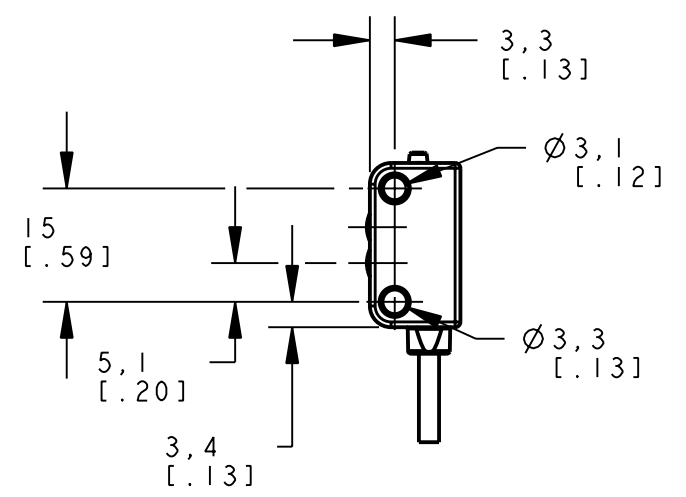

8 7 6 5 4 3 2 1

D
C
B
A

D
C
B
A

NOTES:
1. ALL DIMENSIONS ARE MILLIMETERS [INCHES] UNLESS OTHERWISE NOTED.

This drawing is the property of BANNER ENGINEERING CORP. and is proprietary in general and in detail. Its contents shall not be revealed to outside parties without written consent of BANNER.

BANNER ENGINEERING CORP.
P.O. BOX 9414
MINNEAPOLIS, MN 55440

THIRD ANGLE PROJECTION

TITLE
**Q12LV CABLE
WEB CAD DRAWINGS 2D/3D**

SIZE B	DRAWING NO. 141135	REV. -
SCALE 1:1		SHEET 1 OF 1

8 7 6 5 4 3 2 1 PRO/E