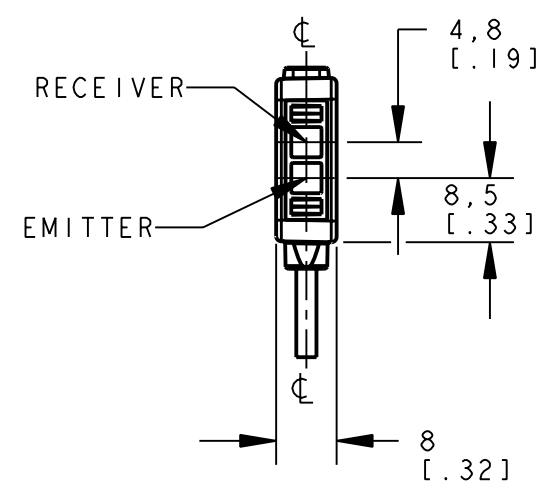

8 7 6 5 4 3 2 1

D
C
B
A

D
C
B
A

NOTES:
1. ALL DIMENSIONS ARE MILLIMETERS [INCHES] UNLESS OTHERWISE NOTED.

This drawing is the property of BANNER ENGINEERING CORP. and is proprietary in general and in detail. Its contents shall not be revealed to outside parties without written consent of BANNER.

BANNER ENGINEERING CORP.
P.O. BOX 9414
MINNEAPOLIS, MN 55440

THIRD ANGLE PROJECTION

TITLE
**Q12LV CABLE
WEB CAD DRAWINGS 2D/3D**

SIZE B	DRAWING NO. 141135	REV. -
SCALE 1:1		SHEET 1 OF 1

8 7 6 5 4 3 2 1 PRO/E