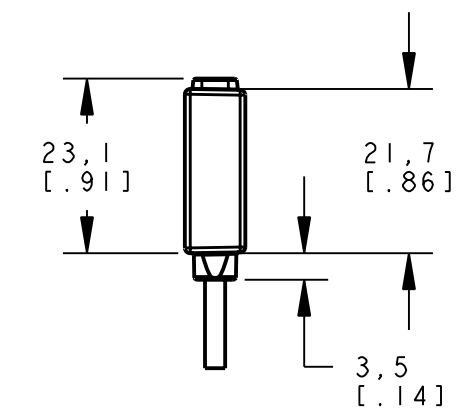

8 7 6 5 4 3 2 1

D
C
B
A

D
C
B
A

NOTES:
1. ALL DIMENSIONS ARE MILLIMETERS [INCHES] UNLESS OTHERWISE NOTED.

This drawing is the property of BANNER ENGINEERING CORP. and is proprietary in general and in detail. Its contents shall not be revealed to outside parties without written consent of BANNER.

BANNER ENGINEERING CORP.
P.O. BOX 9414
MINNEAPOLIS, MN 55440

THIRD ANGLE PROJECTION

TITLE
**Q12LV CABLE
WEB CAD DRAWINGS 2D/3D**

SIZE B	DRAWING NO. 141135	REV. -
SCALE 1:1		SHEET 1 OF 1

8 7 6 5 4 3 2 1 PRO/E