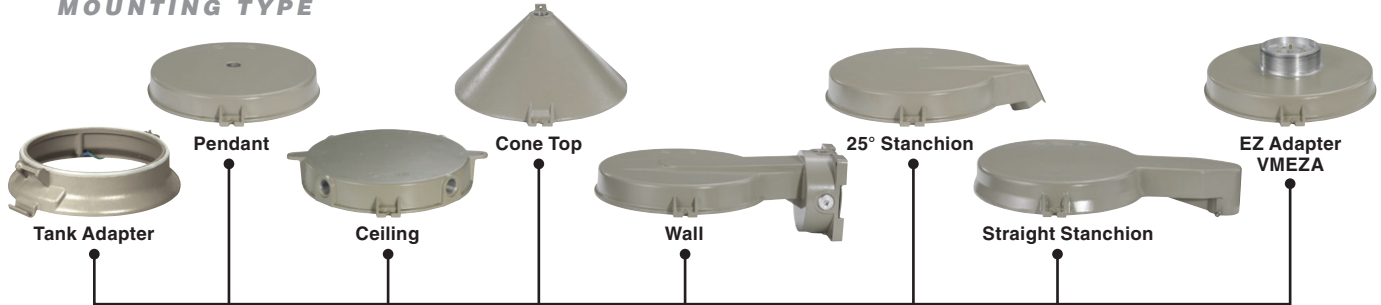

HOUSING FIXTURE ASSEMBLY GUIDE

MOUNTING TYPE

TANK

OPTIC

GUARD

REFLECTOR