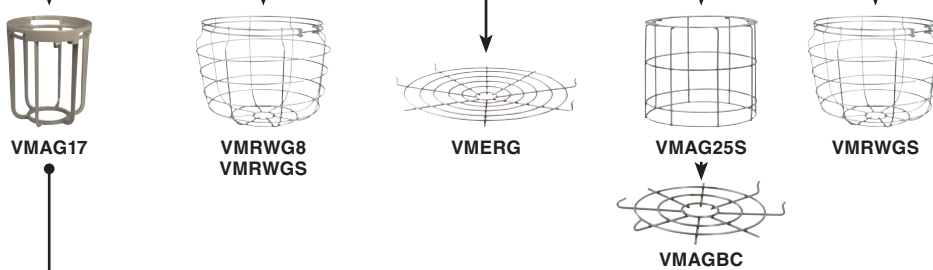

HOUSING FIXTURE ASSEMBLY GUIDE

MOUNTING TYPE

TANK

OPTIC

GUARD

REFLECTOR